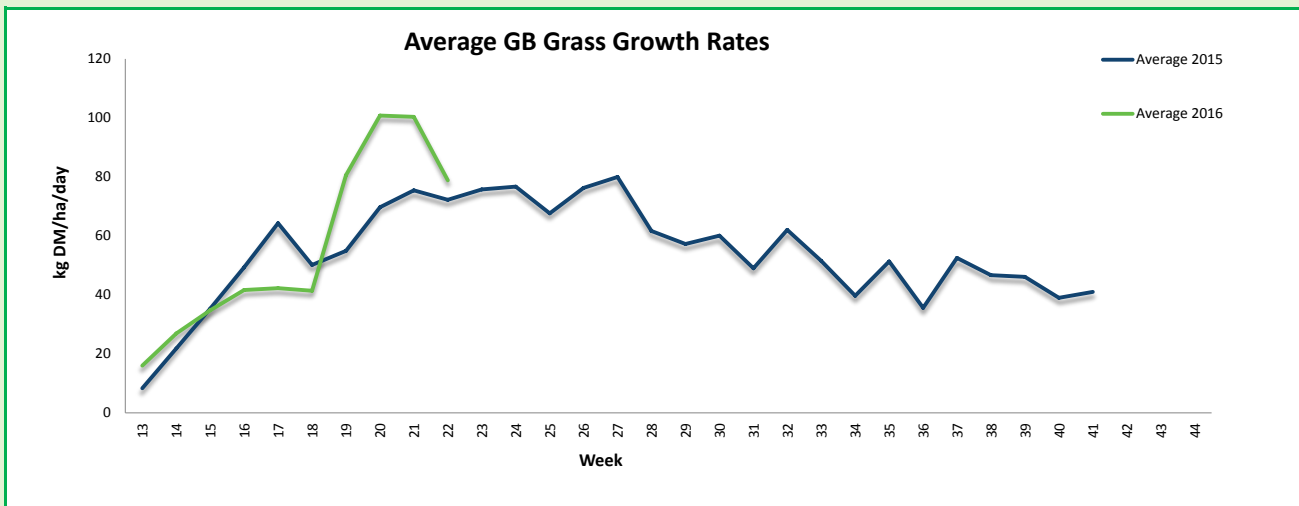

03/06/2016

GrassWatch Report 2016

Grass Quality

	Last Week Average	Minimum	This Week Average	Maximum
Dry Matter (%)	18.38	14.20	18.21	22.00
Est ME (MJ/kg DM)	11.54	10.20	11.42	12.20
Crude Protein (%)	22.47	14.30	20.77	32.10
NDF (%)	42.84	38.90	43.49	48.50
Oil A (%)	4.42	3.30	4.26	5.00
Free Nitrates (mg/kg)	185.00	100.00	368.00	2500.00