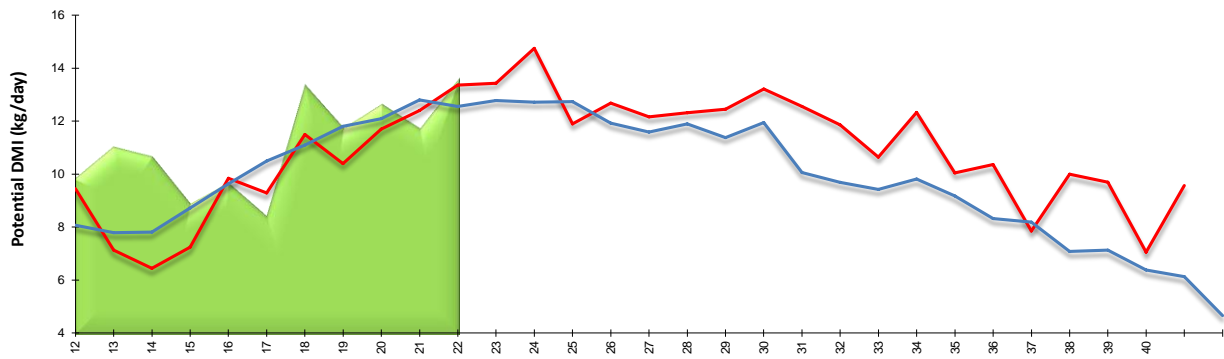

03/06/2016

GrassWatch Report 2016

Grass Quality

	Last Week Average	Minimum	This Week Average	Maximum
Dry Matter (%)	18.38	14.20	18.21	22.00
Est ME (MJ/kg DM)	11.54	10.20	11.42	12.20
Crude Protein (%)	22.47	14.30	20.77	32.10
NDF (%)	42.84	38.90	43.49	48.50
Oil A (%)	4.42	3.30	4.26	5.00
Free Nitrates (mg/kg)	185.00	100.00	368.00	2500.00

Milk Yield From Grazing

	Compound Required, kg/ day
Energy Contribution from Grazing (MJ/ day)	154
Additional Energy required for M+25 (MJ/ day)	46
Additional Energy required for M+30 (MJ/ day)	71

	High Energy	Low Energy
M+25	3	4
M+30	5	6

Weekly Grazing Information

Performance Alerts

Excess Nitrogen

Milk Loss (l/h/d)	1.60
or	
Liveweight Loss (kg/h/d)	0.30

Where excess rumen nitrogen uses energy for deamination rather than milk production or growth.