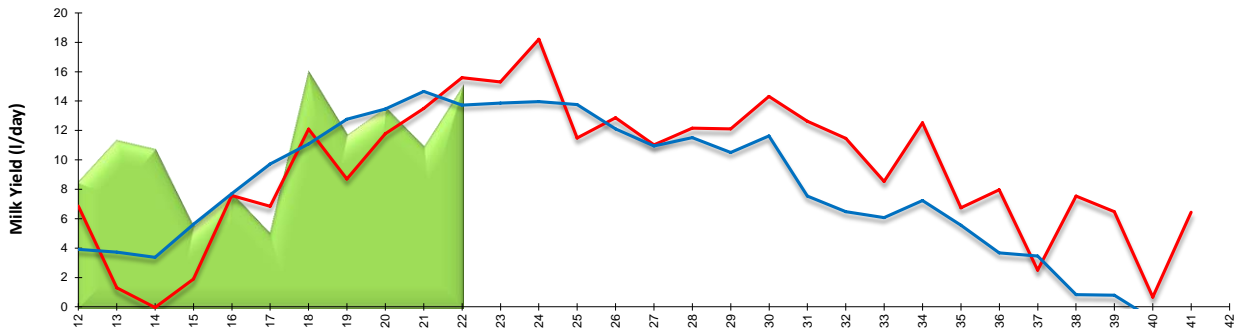

03/06/2016

GrassWatch Report 2016

Grass Quality

	Last Week Average	Minimum	This Week Average	Maximum
Dry Matter (%)	18.38	14.20	18.21	22.00
Est ME (MJ/kg DM)	11.54	10.20	11.42	12.20
Crude Protein (%)	22.47	14.30	20.77	32.10
NDF (%)	42.84	38.90	43.49	48.50
Oil A (%)	4.42	3.30	4.26	5.00
Free Nitrates (mg/kg)	185.00	100.00	368.00	2500.00

Milk Yield From Grazing

	Compound Required, kg/ day
Energy Contribution from Grazing (MJ/ day)	154
Additional Energy required for M+25 (MJ/ day)	46
Additional Energy required for M+30 (MJ/ day)	71

	High Energy	Low Energy
M+25	3	4
M+30	5	6

Weekly Grazing Information

Performance Alerts

Excess Nitrogen

Milk Loss (l/h/d)	1.60
or	
Liveweight Loss (kg/h/d)	0.30

Where excess rumen nitrogen uses energy for deamination rather than milk production or growth.