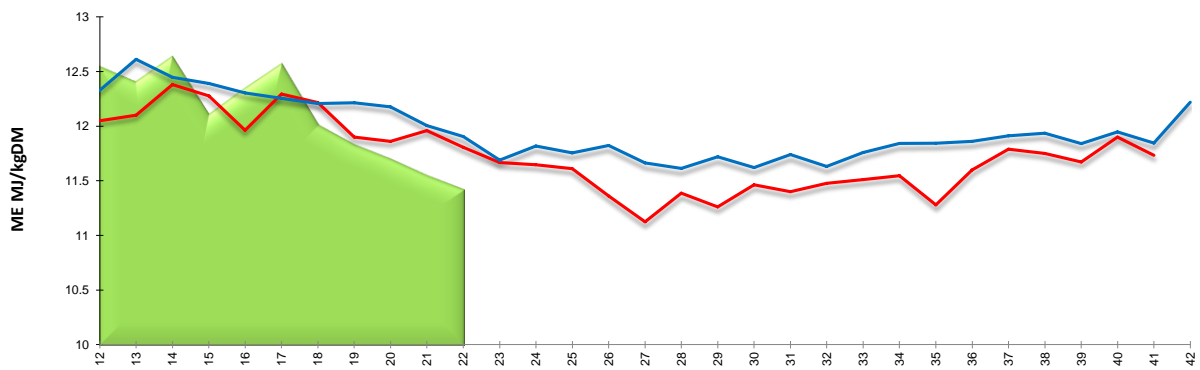

03/06/2016

GrassWatch Report 2016

Grass Quality

	Last Week Average	Minimum	This Week Average	Maximum
Dry Matter (%)	18.38	14.20	18.21	22.00
Est ME (MJ/kg DM)	11.54	10.20	11.42	12.20
Crude Protein (%)	22.47	14.30	20.77	32.10
NDF (%)	42.84	38.90	43.49	48.50
Oil A (%)	4.42	3.30	4.26	5.00
Free Nitrates (mg/kg)	185.00	100.00	368.00	2500.00

Milk Yield From Grazing

	Compound Required, kg/ day
Energy Contribution from Grazing (MJ/ day)	154
Additional Energy required for M+25 (MJ/ day)	46
Additional Energy required for M+30 (MJ/ day)	71

	High Energy	Low Energy
M+25	3	4
M+30	5	6

Weekly Grazing Information

Performance Alerts

Excess Nitrogen

Milk Loss (l/h/d)	1.60
or	
Liveweight Loss (kg/h/d)	0.30

Where excess rumen nitrogen uses energy for deamination rather than milk production or growth.