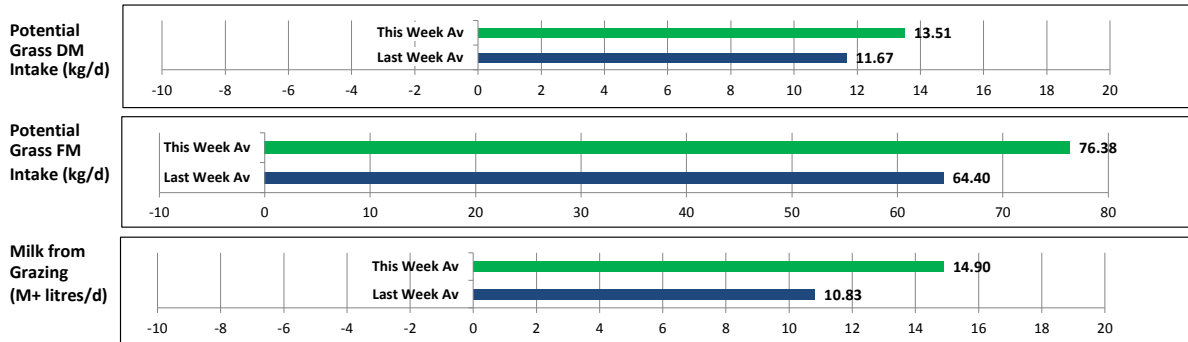

03/06/2016

GrassWatch Report 2016

Grass Quality

	Last Week Average	Minimum	This Week Average	Maximum
Dry Matter (%)	18.38	14.20	18.21	22.00
Est ME (MJ/kg DM)	11.54	10.20	11.42	12.20
Crude Protein (%)	22.47	14.30	20.77	32.10
NDF (%)	42.84	38.90	43.49	48.50
Oil A (%)	4.42	3.30	4.26	5.00
Free Nitrates (mg/kg)	185.00	100.00	368.00	2500.00

Milk Yield From Grazing

	Compound Required, kg/ day
Energy Contribution from Grazing (MJ/ day)	154
Additional Energy required for M+25 (MJ/ day)	46
Additional Energy required for M+30 (MJ/ day)	71

	High Energy	Low Energy
M+25	3	4
M+30	5	6

Weekly Grazing Information

Performance Alerts

Excess Nitrogen

Milk Loss (l/h/d)	1.60
or	
Liveweight Loss (kg/h/d)	0.30

Where excess rumen nitrogen uses energy for deamination rather than milk production or growth.