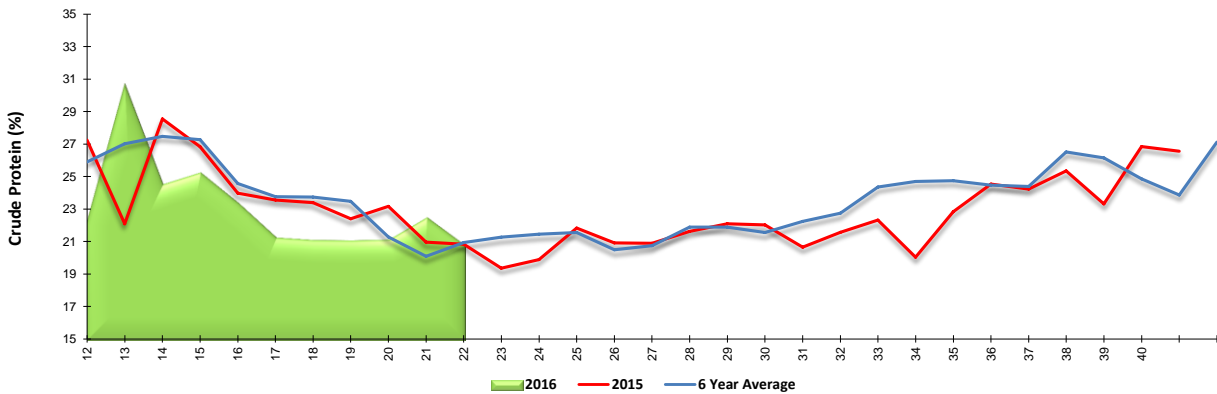

03/06/2016

GrassWatch Report 2016

Grass Quality

	Last Week Average	Minimum	This Week Average	Maximum
Dry Matter (%)	18.38	14.20	18.21	22.00
Est ME (MJ/kg DM)	11.54	10.20	11.42	12.20
Crude Protein (%)	22.47	14.30	20.77	32.10
NDF (%)	42.84	38.90	43.49	48.50
Oil A (%)	4.42	3.30	4.26	5.00
Free Nitrates (mg/kg)	185.00	100.00	368.00	2500.00

Milk Yield From Grazing

	Compound Required, kg/ day
Energy Contribution from Grazing (MJ/ day)	154
Additional Energy required for M+25 (MJ/ day)	46
Additional Energy required for M+30 (MJ/ day)	71

	High Energy	Low Energy
M+25	3	4
M+30	5	6

Weekly Grazing Information

Performance Alerts

Excess Nitrogen

Milk Loss (l/h/d)	1.60
or	
Liveweight Loss (kg/h/d)	0.30

Where excess rumen nitrogen uses energy for deamination rather than milk production or growth.